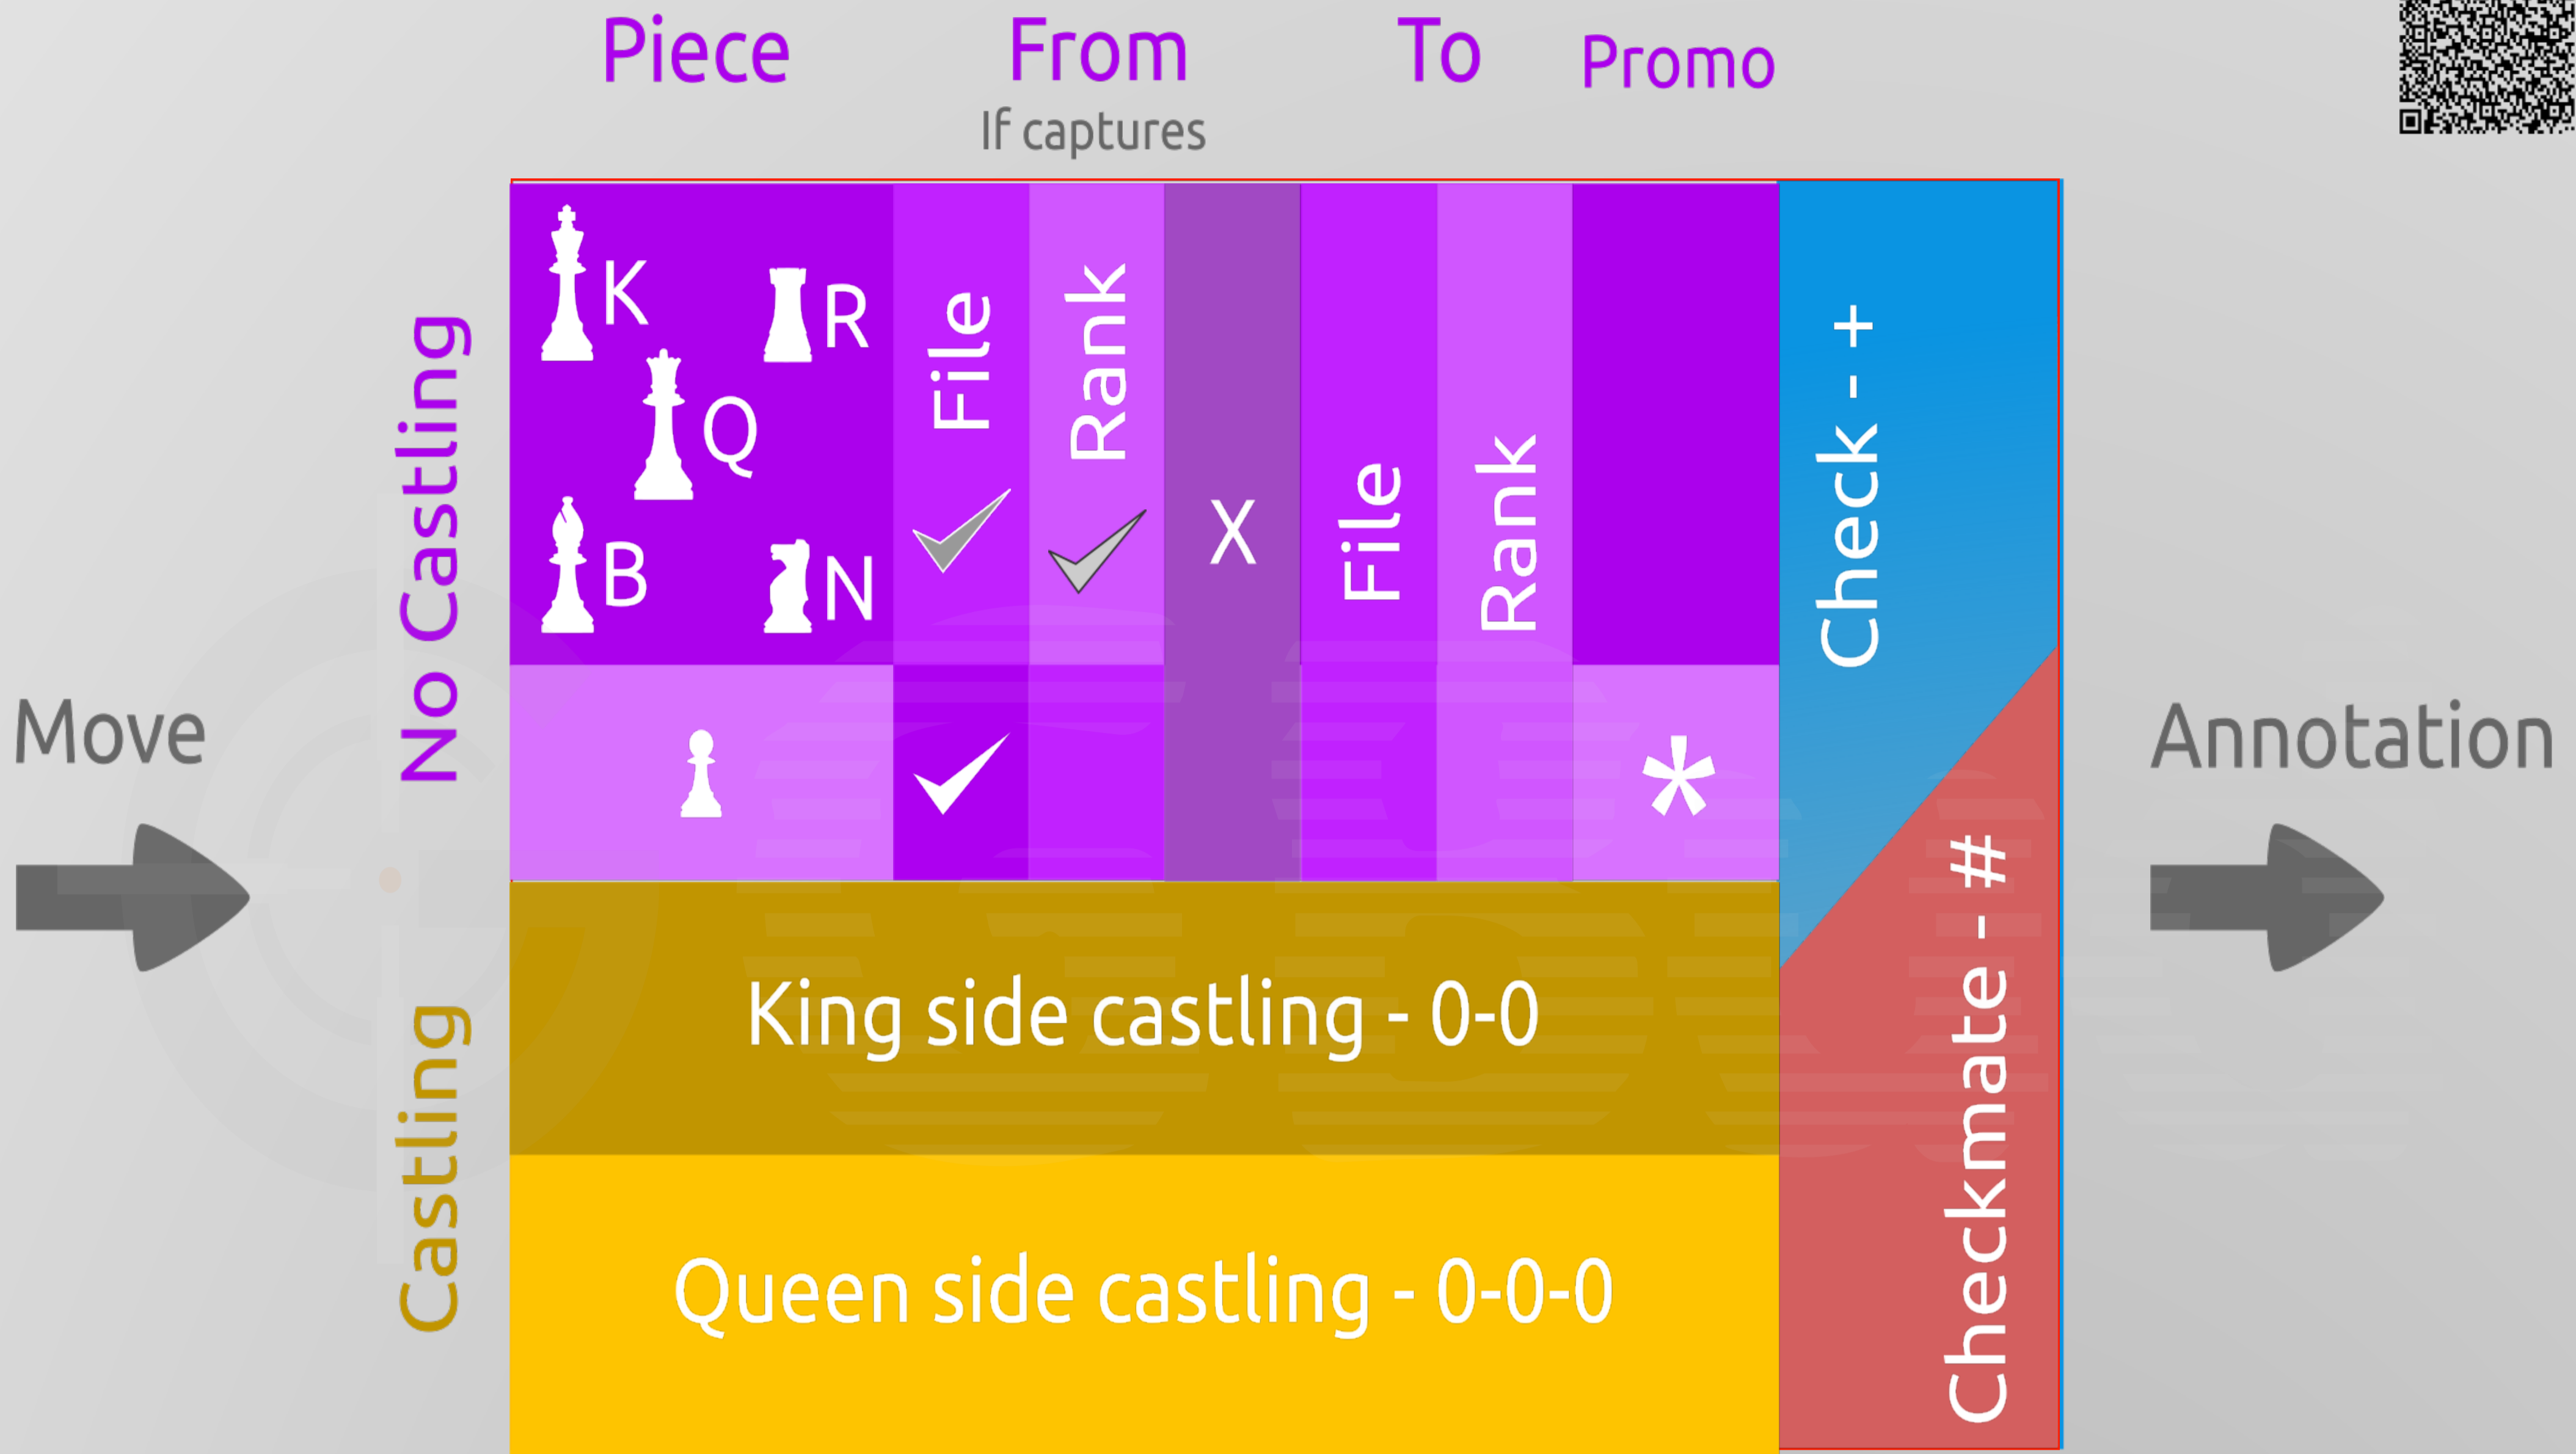

How to write Notation

* IF promoted - = [Q, R, N, B]

✓ Mandatory

Special when two pices can make the capture move

✓ when rank is same

✓ when file is same